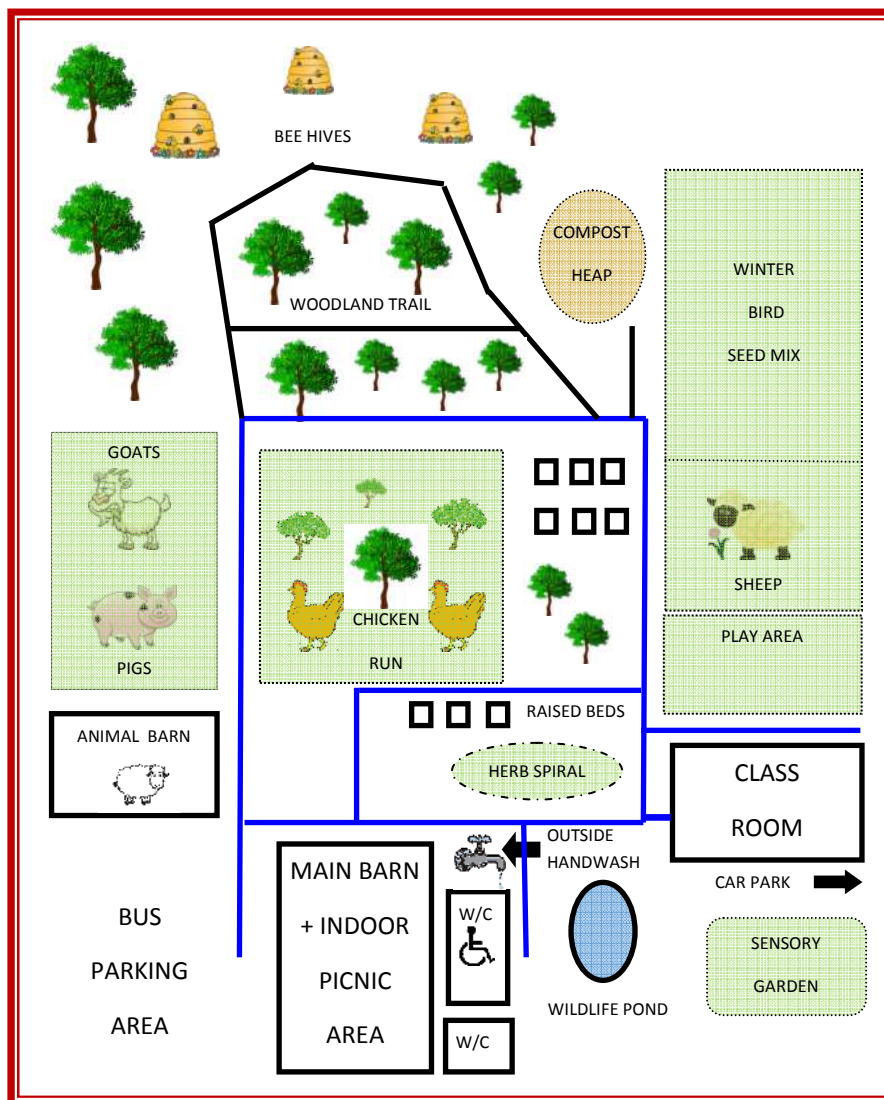

# Site Map

Our site was purpose built with safety in mind forms a safe and easy to follow route which flows around our main paddocks and facilities. We also have a wheelchair accessible pathway around the key areas (highlighted with a blue line on the map), and a play area suitable for those with low mobility which all children can enjoy. The classroom provides a purpose built space to learn (if required when the weather conditions are poor) and a clean and warm place to eat lunch.

**Please note the farm is not open to the general public and is accessible only to pre-booked groups, staff and the care farm team. On the day of your visit you will have a dedicated guide who will remain with and assist you throughout the day, they will even make you coffee!**